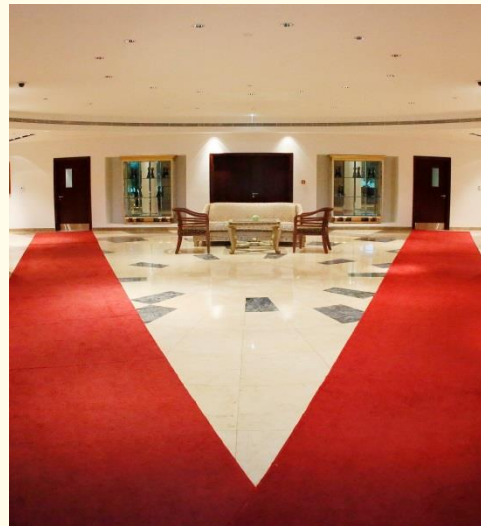

# Club House Facilities

A space built to fit all teams' professional requirements and provide relaxation and physical recovery.

The 24 hour facilities include:

- Two changing rooms – 20 players each
- One changing room for referees and officials
- One first aid room
- One meeting room with TV screen
- Lounge area
- Storage rooms
- Private car park
- Reception desk
- Outdoor terrace

The Club House Spa:

- Jacuzzi
- Sauna
- Steam room
- Massage rooms

The image is a promotional graphic for the Emirates Palace. It features a large, ornate building with multiple domes and arches, situated on a coastline. In the foreground, a sailboat with a large black sail is on the water. The water is a vibrant turquoise color. The sky is a clear, light blue. The text is overlaid on the left side of the image.