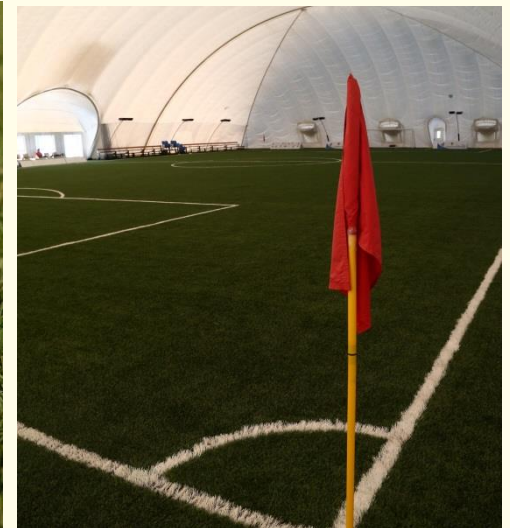

# The Indoors Pitch

An artificial grass designed to provide real football conditions.

A perfect combination for:

- Winter and summer tournaments
- Corporate games
- Schools
- Universities
- Academies' programs

Pitch flexibility:

- Two teams 7/7 aside
- Floodlit at night
- Possibility to be operated 24 hours
- Air conditioning
- Guaranteed privacy for all players and staff
- Club house access according to availability
- Upon request, catering can be served at the venue
- Available either for half or full days